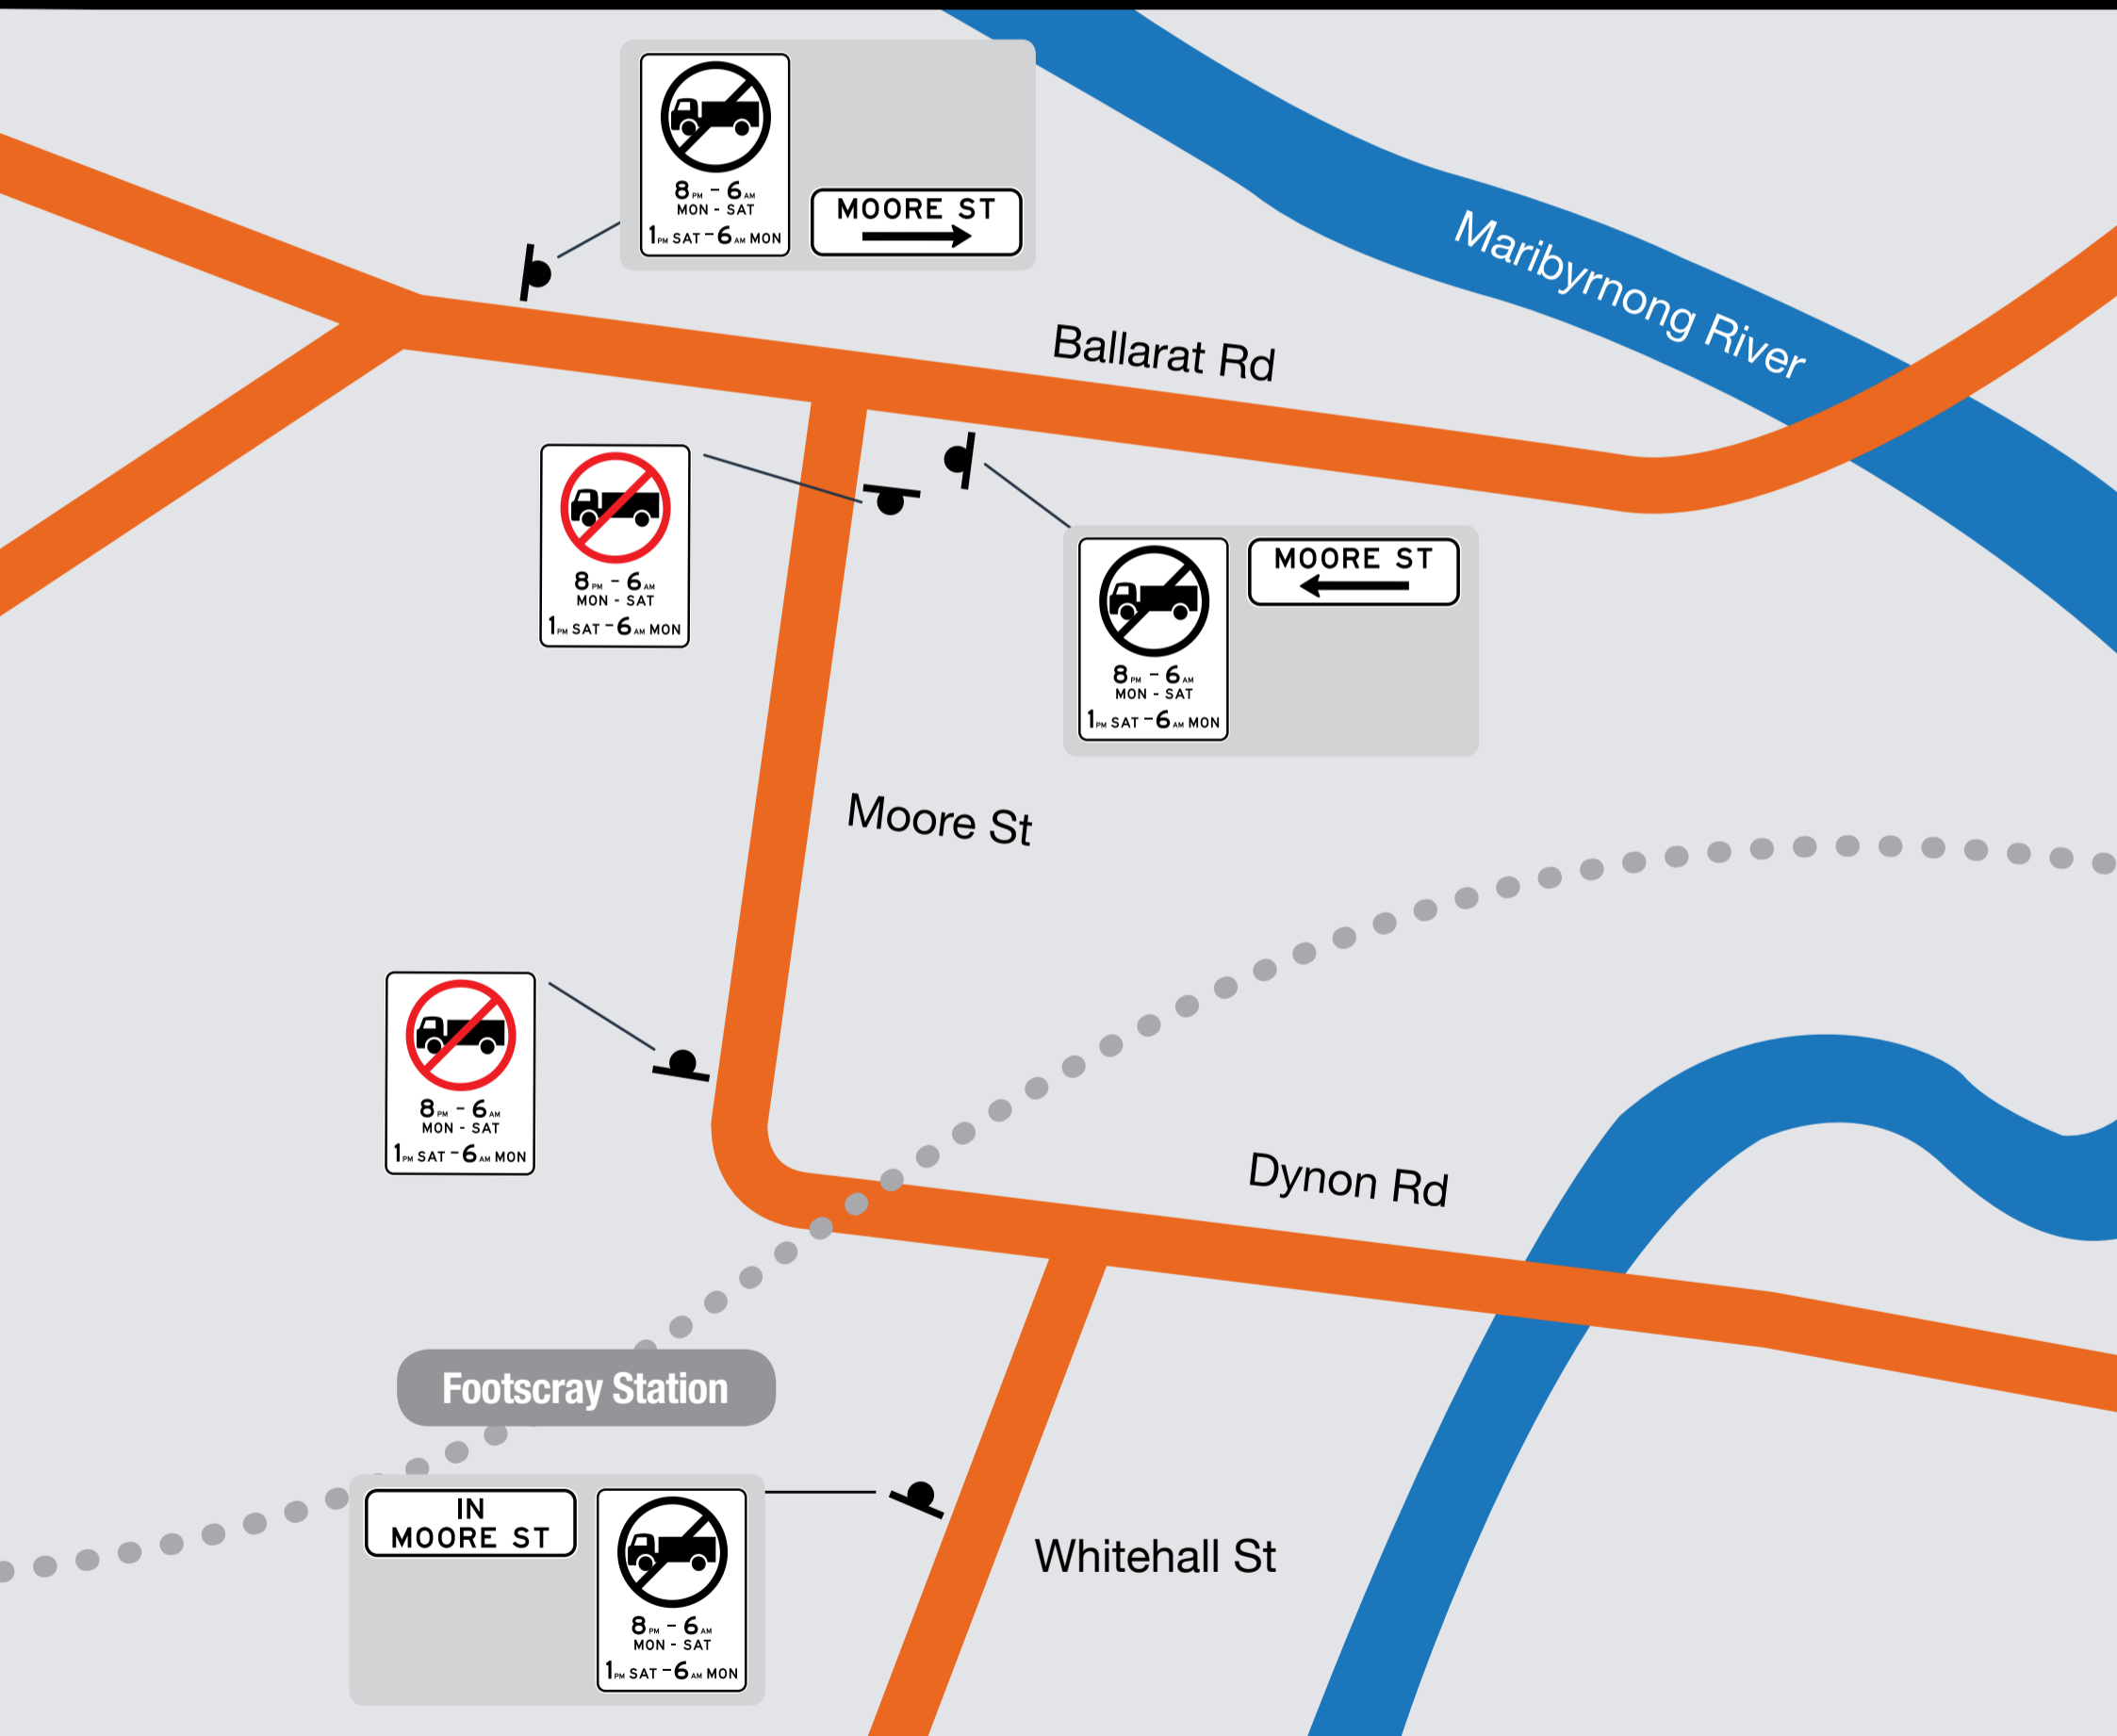

TRUCKS & THE INNER WEST

Moore Street truck curfew sign locations

A PARTNERSHIP BETWEEN

VicRoads Maribyrnong City Council EPA Victoria Department of Health