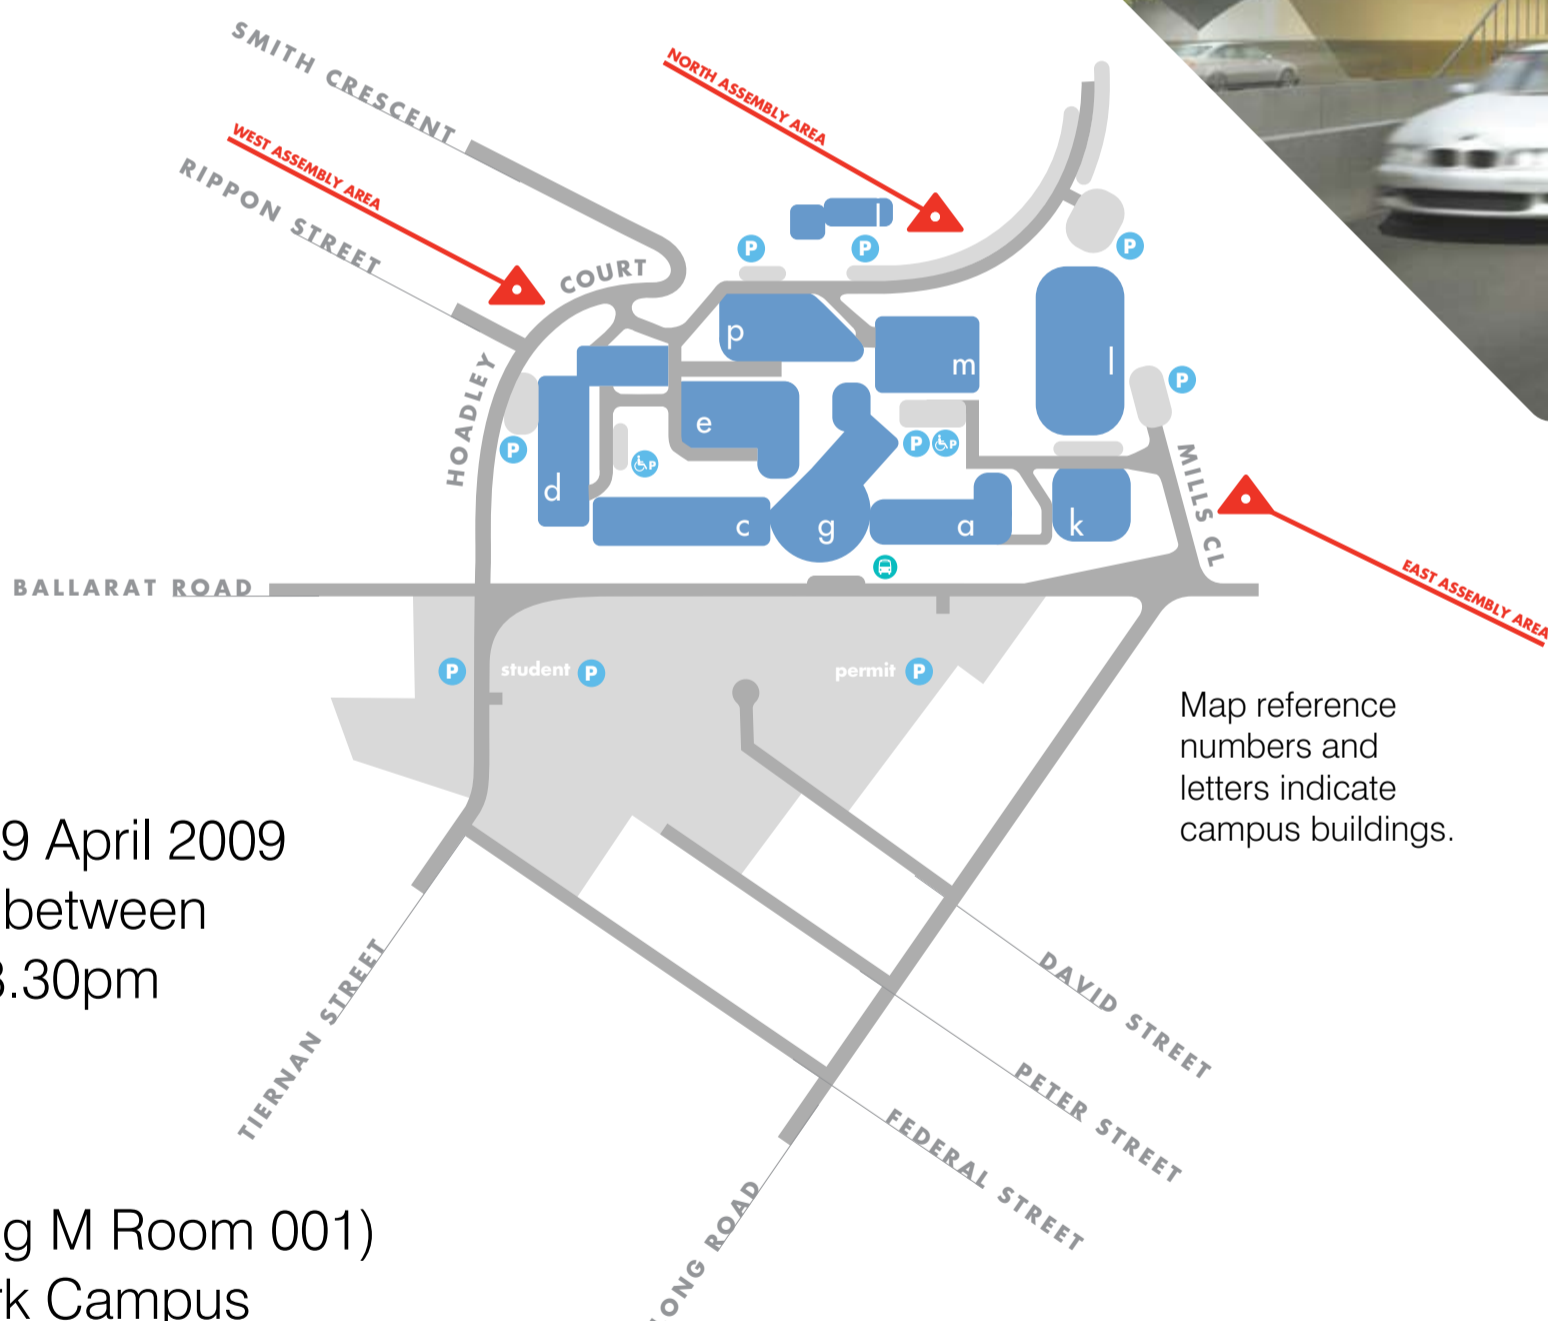

Public Information Display

The Victorian Transport Plan

The Victorian Government recently released its \$38 billion Victorian Transport Plan.

Members of the public are invited to a Public Information Display to learn more about the plan – including major road and rail projects to be delivered in Melbourne's west.

Map reference numbers and letters indicate campus buildings.

When: Wednesday 29 April 2009
Display open between 6.00pm and 8.30pm

Where: M001 (Building M Room 001)
Footscray Park Campus
Victoria University
Ballarat Road, Footscray
Melway ref 2S F4