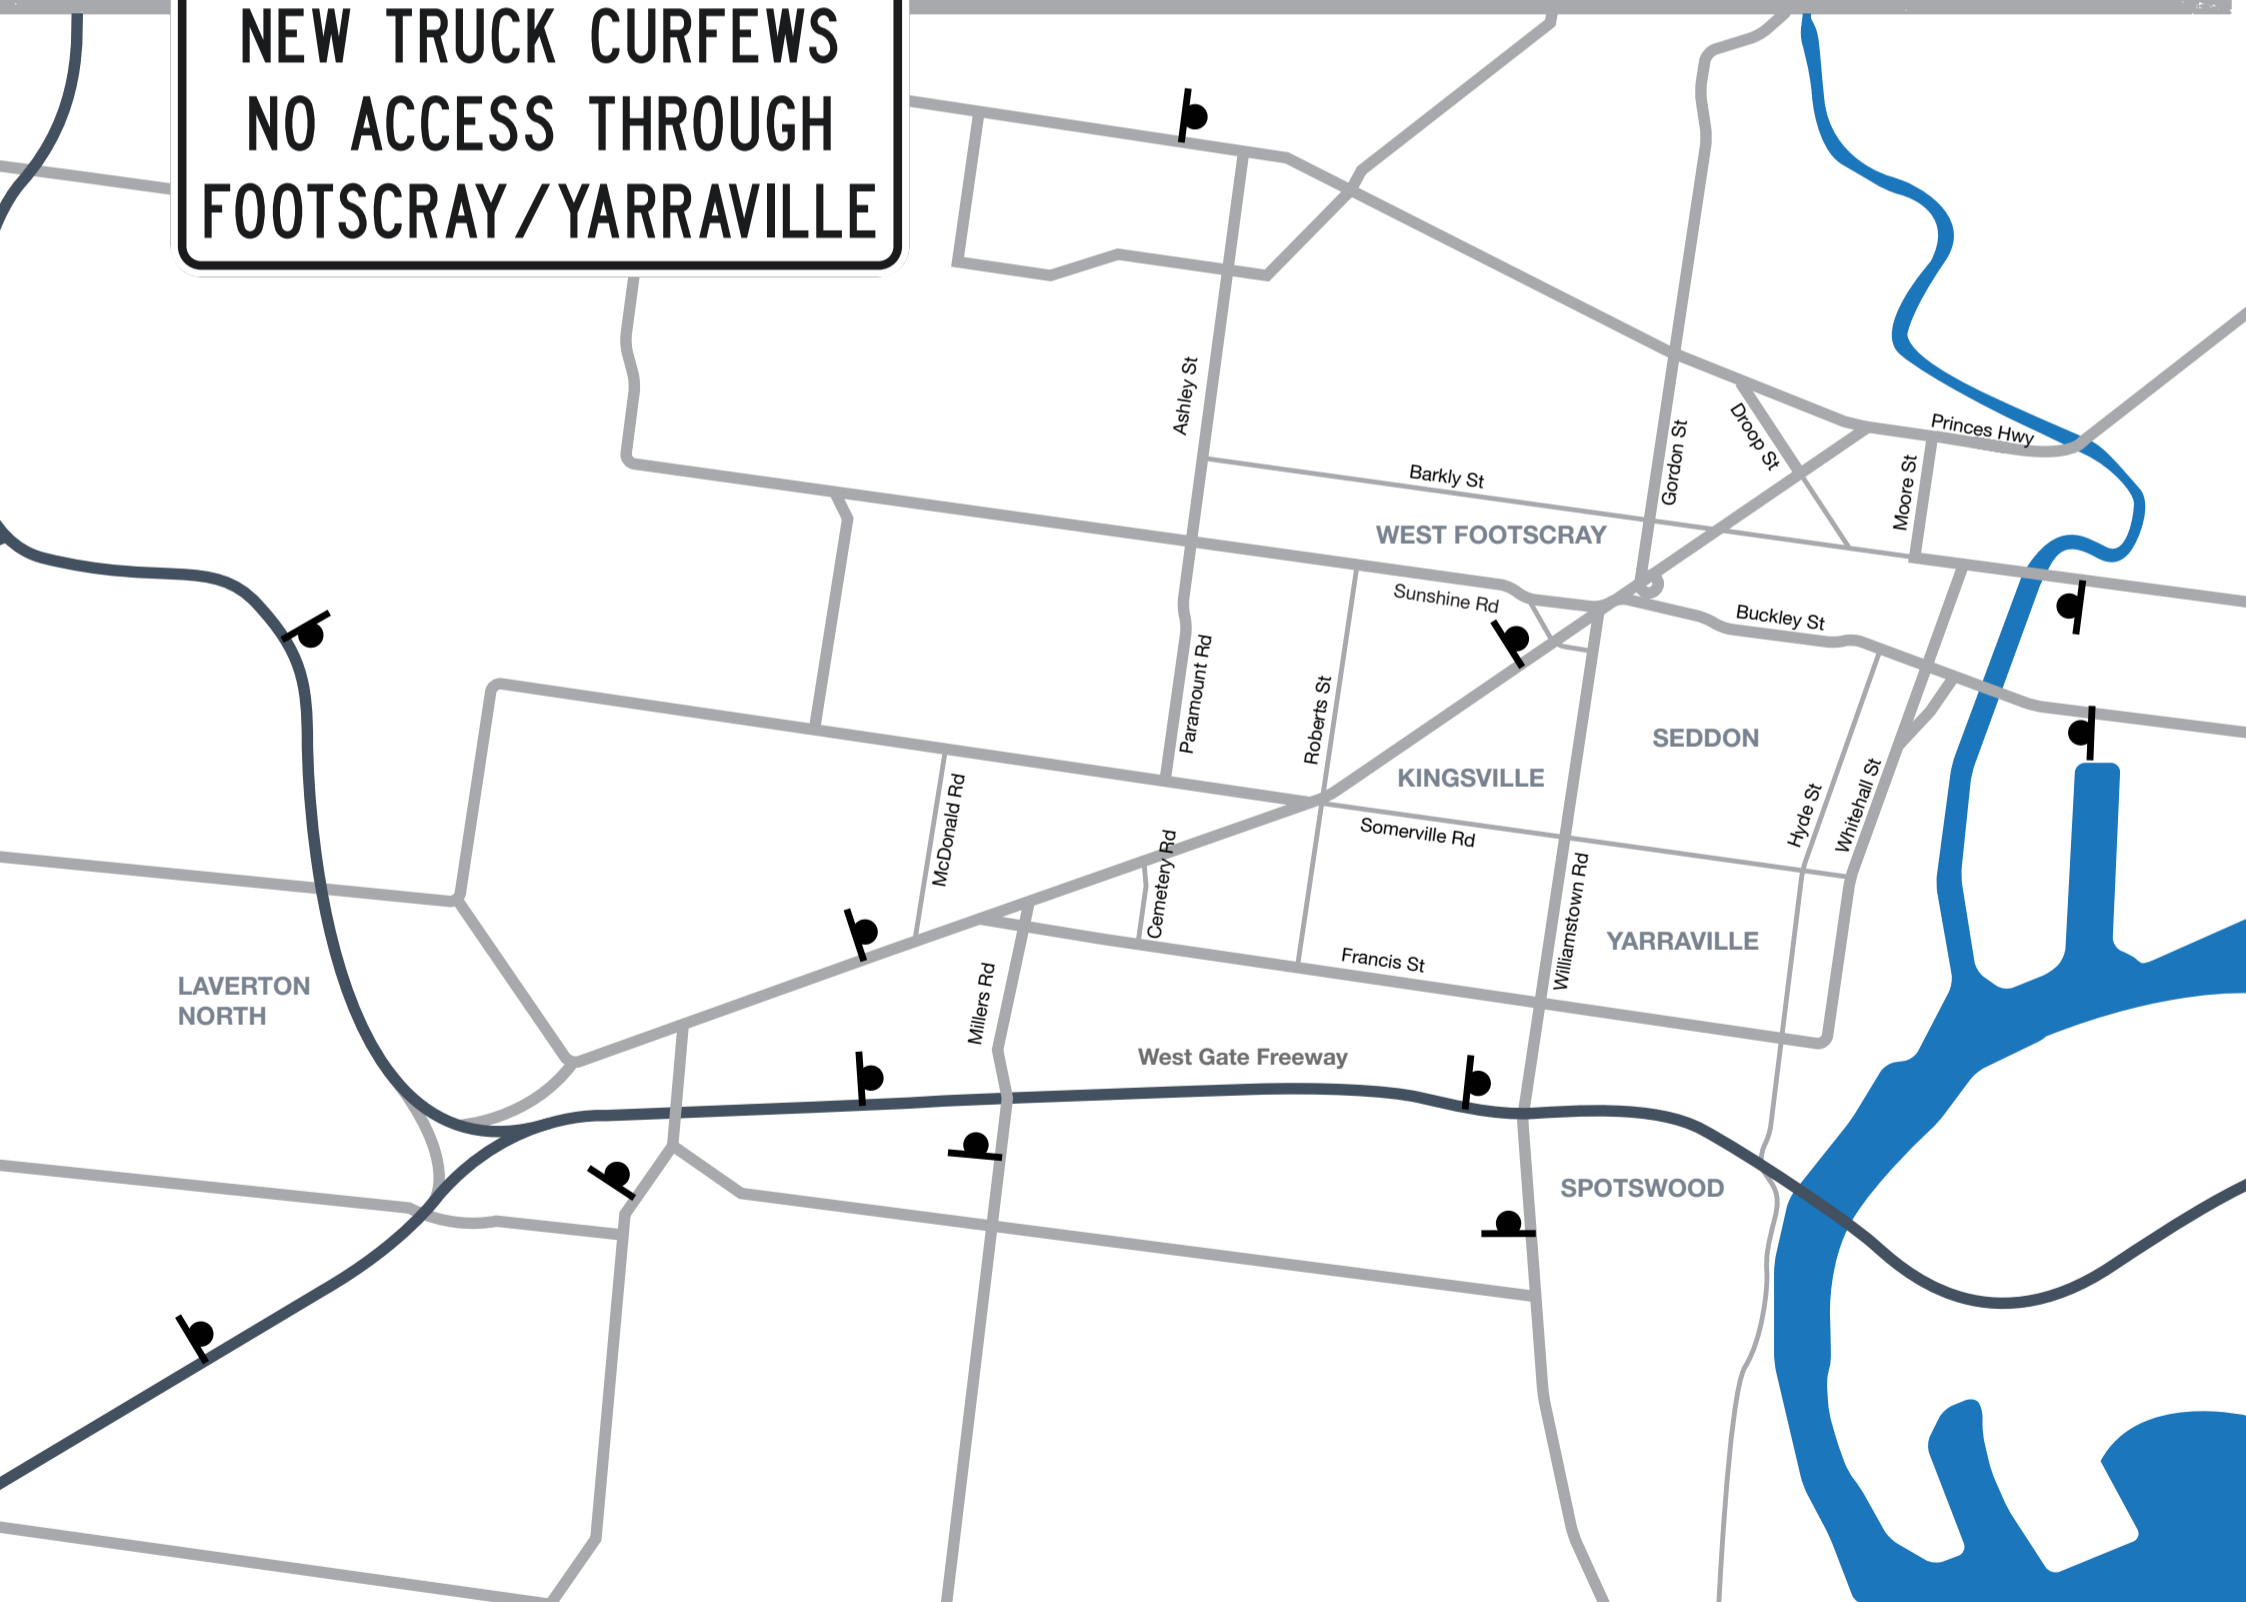

TRUCKS & THE INNER WEST

Truck advance warning sign locations

NEW TRUCK CURFEWS
NO ACCESS THROUGH
FOOTSCRAY / YARRAVILLE

A PARTNERSHIP BETWEEN

VicRoads Maribyrnong City Council EPA Victoria Department of Health